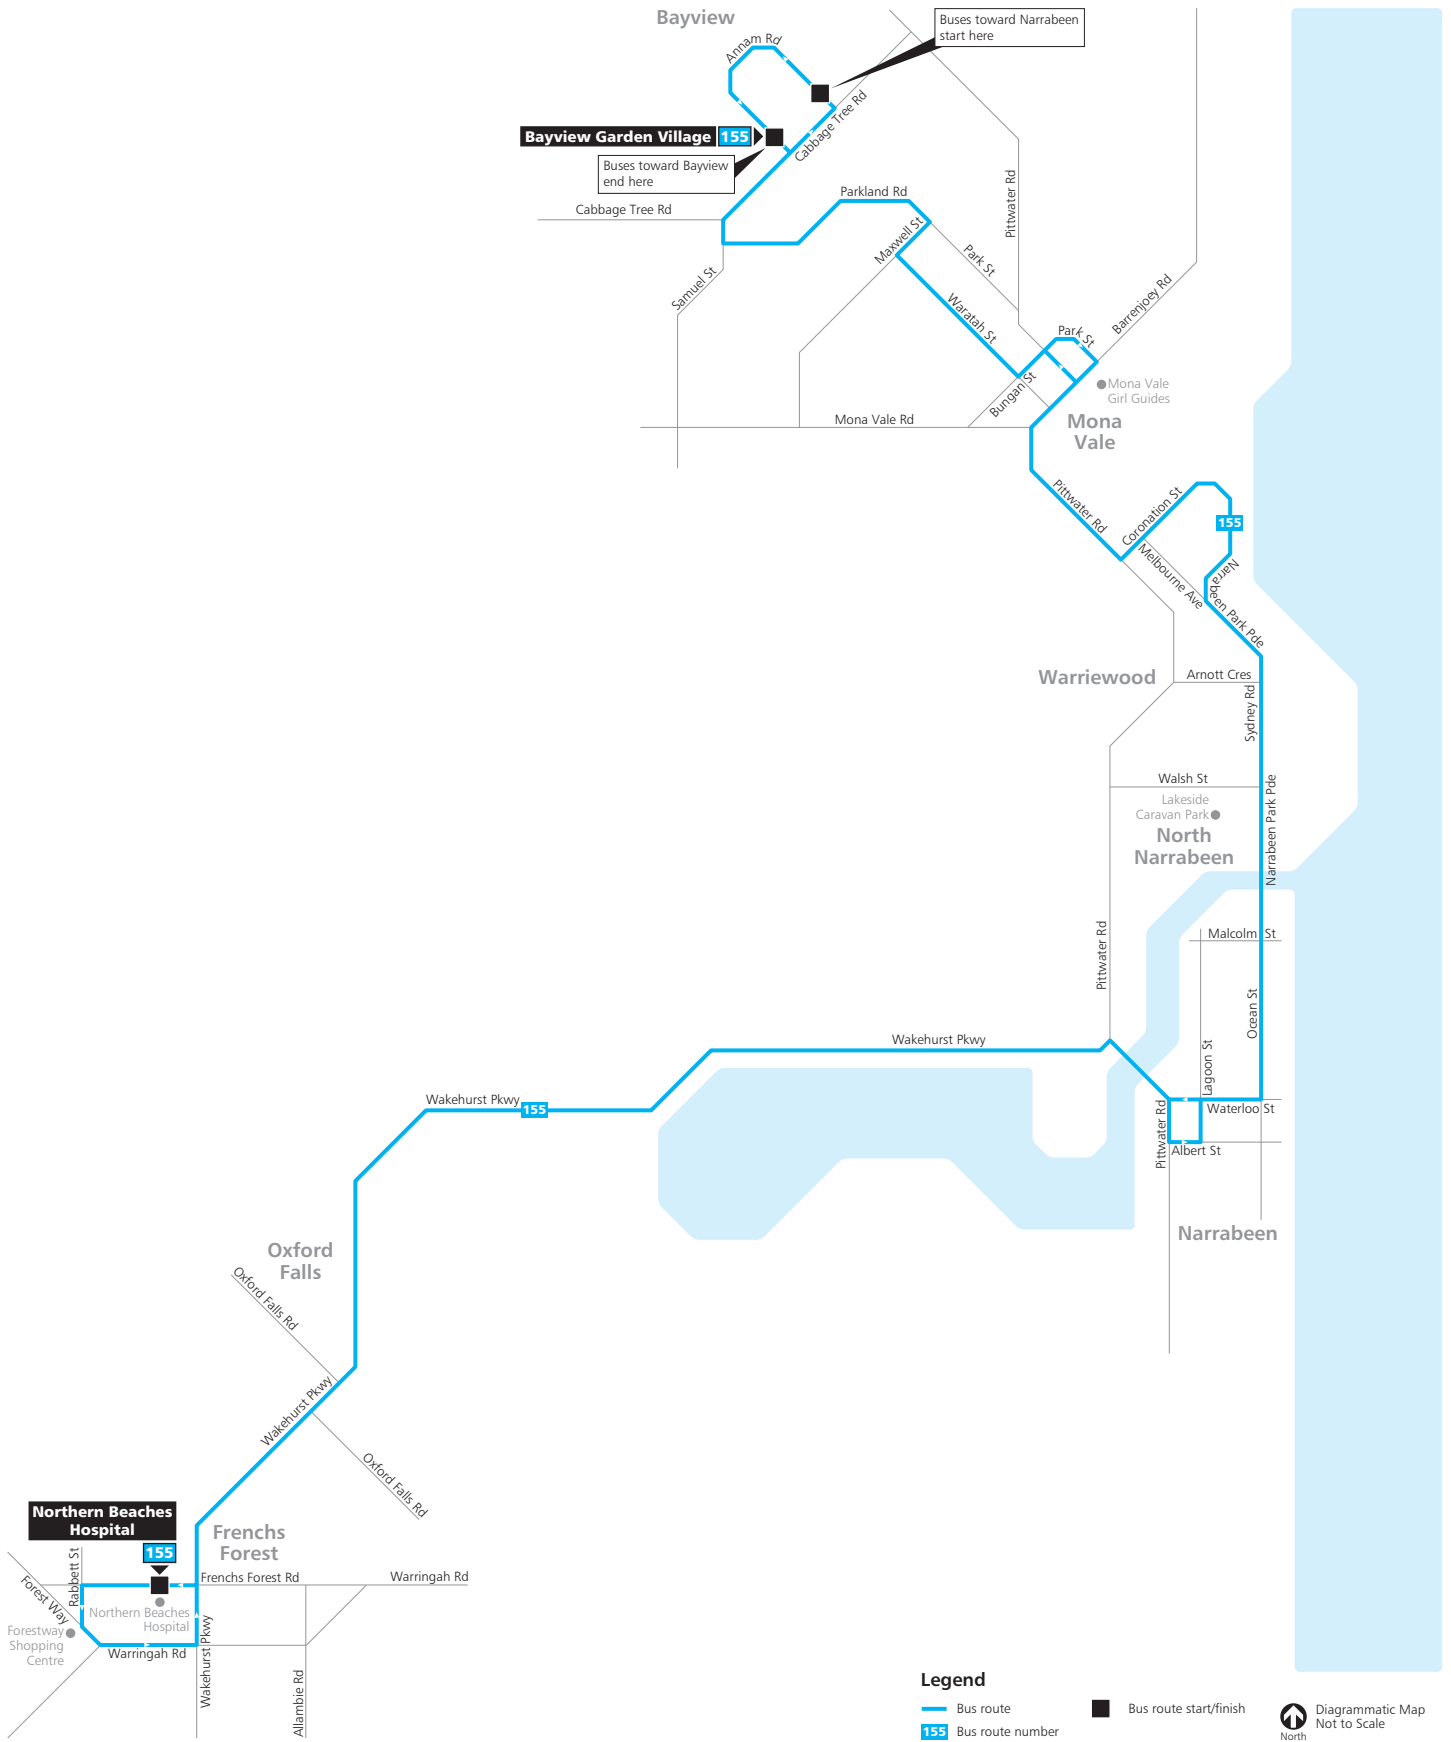

Route 155

Legend

- Bus route
- Bus route number
- Bus route start/finish
- Diagrammatic Map Not to Scale